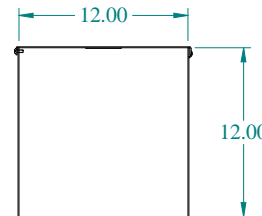

PART No. CWST1248NK

for more information visit
www.hammfg.com

Data subject to change without notice

Isometric drawing Not to Scale

ISOMETRIC VIEW

TOP VIEW

FRONT VIEW

SIDE VIEW

SIDE VIEW

BACK VIEW

BOTTOM VIEW