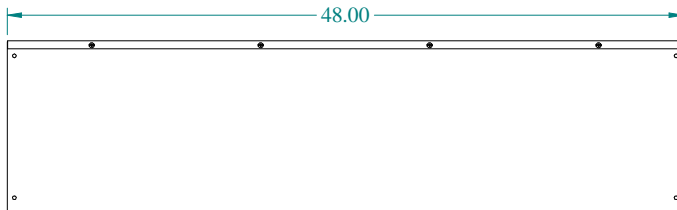

PART No. CWST1248NK

for more information visit
www.hammfg.com

Data subject to change without notice

Isometric drawing Not to Scale

ISOMETRIC VIEW

TOP VIEW

FRONT VIEW

SIDE VIEW

SIDE VIEW

BACK VIEW

BOTTOM VIEW