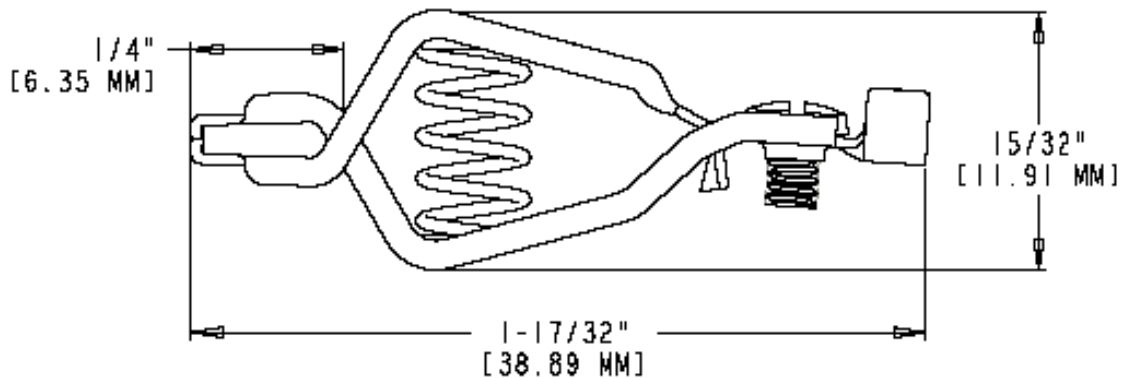

Part Number: BU-45/BU-45C
Description: Pee-Wee Clip

3507

- Pee-Wee Clip
- Screw or crimp connection
- Jaw opens 0.31" (7.9 mm) max
- Material: zinc-plated steel (BU-45) or solid copper (BU-45C)
- Length: 1.53" (38.89 mm)
- Federal Spec: CID AA59466-006 (BU-45C)
- Rating: 5 Amps (BU-45) or 10 Amps (BU-45C)
- RoHS Compliant